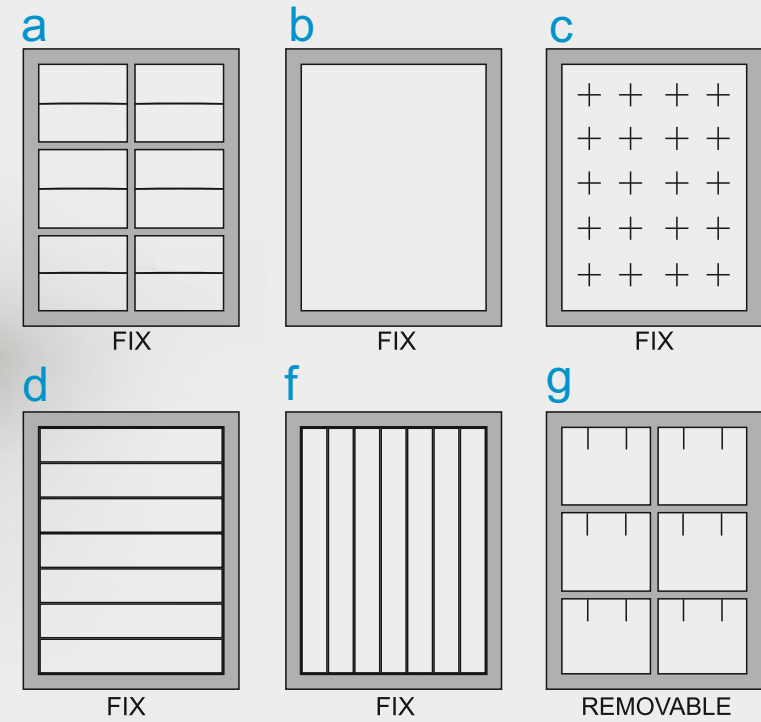

D3

EXTERNAL SIZE IN MM	INTERNAL SIZE IN MM (section)
300 x 200 x 80	55 x 55

USD price from	1 unit	5 unit	10 unit	30 unit
 OAK	190	185	180	175
 SAPELE	280	275	270	264
 WALNUT	195	190	185	180

D4

* The box contains a total of 2 movable trays and a fixed lower part. There is a 20mm space between the upper trays and the lower part.