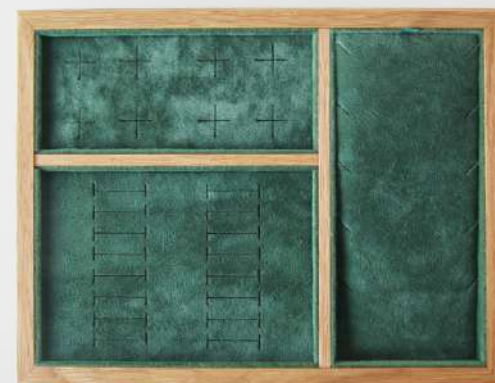

EXTERNAL SIZE IN MM	INTERNAL SIZE IN MM
Length - 235	Length - 205
Width - 180	Width - 160
Height - 20	Depth - 15

USD price from	1 unit	3 unit	10 unit	20 unit
OAK	51	49	47	45
SAPELE	81	79	77	75
WALNUT	52	50	48	46

T6