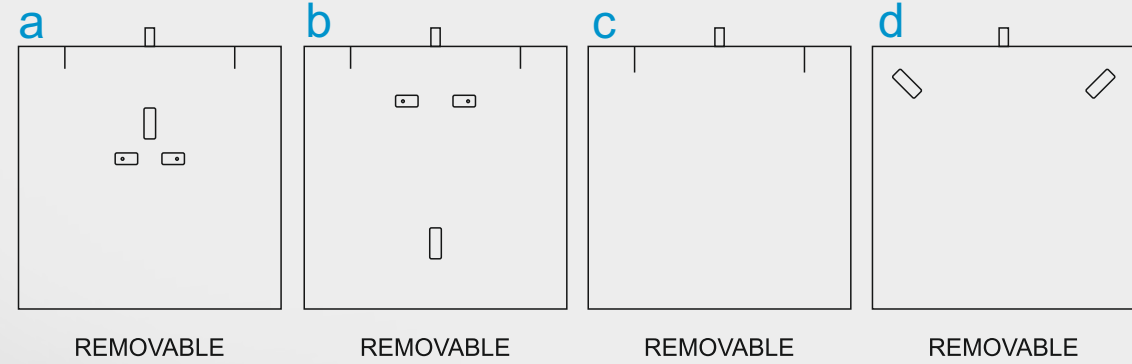

3

a

FIX

b

FIX

EXTERNAL SIZE IN MM	INTERNAL SIZE IN MM
250 x 65 x 40	230 x 45 x 30

USD price from	5 unit	20 unit	50 unit	100 unit
 OAK	25	23	22	21
 SAPELE	32	30	29	28
 WALNUT	26	24	23	22

EXTERNAL SIZE IN MM	INTERNAL SIZE IN MM
190 x 190 x 50	170 x 170 x 40