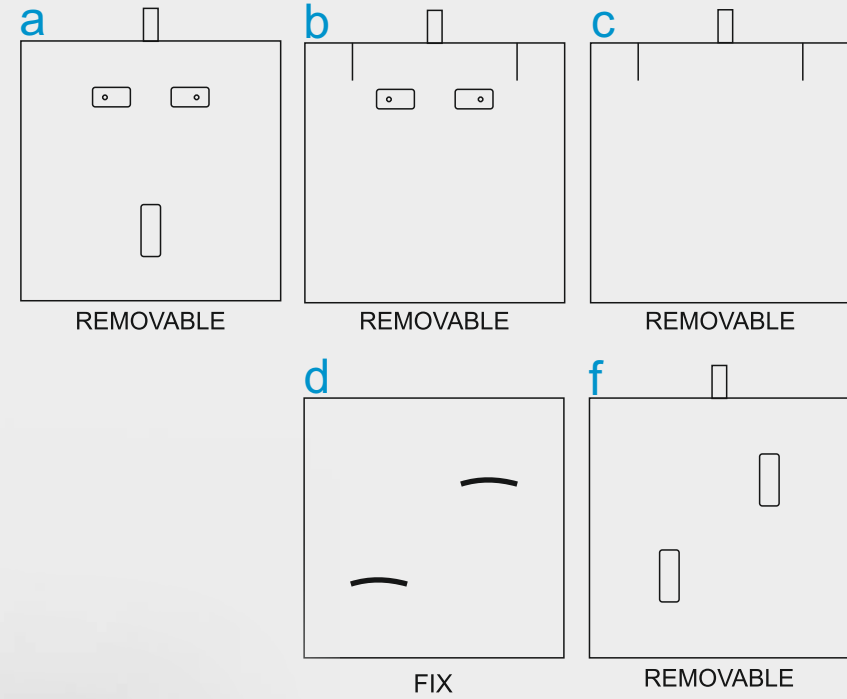

EXTERNAL SIZE IN MM	INTERNAL SIZE IN MM
100 x 100 x 50	80 x 80 x 40

USD price from	5 unit	20 unit	50 unit	100 unit
OAK	22,5	20,5	20	19,5
SAPELE	28,5	27,5	27	26,5
WALNUT	23,5	21,5	21	20,5