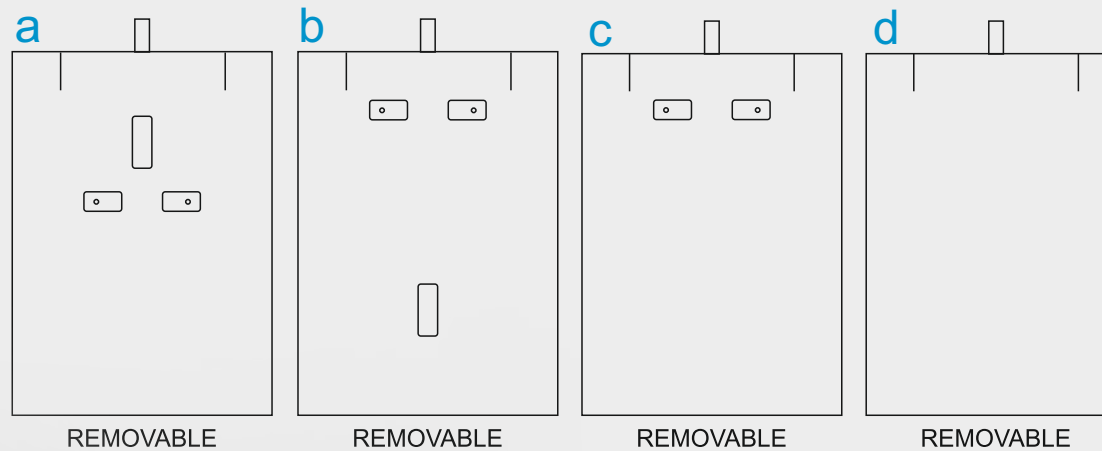

EXTERNAL SIZE IN MM	INTERNAL SIZE IN MM
160 x 120 x 50	140 x 100 x 40

USD price from	5 unit	20 unit	50 unit	100 unit
OAK	26	24	23	22
SAPELE	31	29	28	27
WALNUT	27	25	24	23

C1