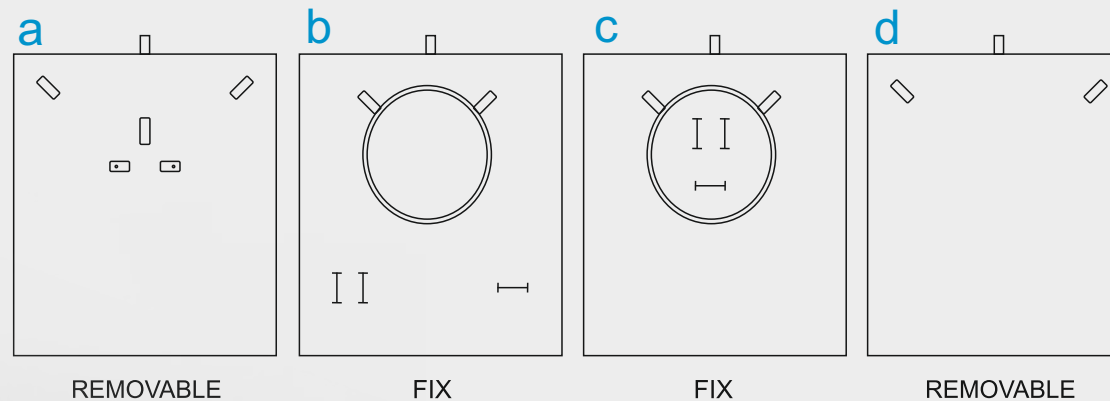

EXTERNAL SIZE IN MM	INTERNAL SIZE IN MM
245 x 210 x 50	225 x 190 x 40

USD price from	5 unit	10 unit	20 unit	50 unit
OAK	59	57	55	52
SAPELE	91	89	87	84
WALNUT	61	59	56	54

D2